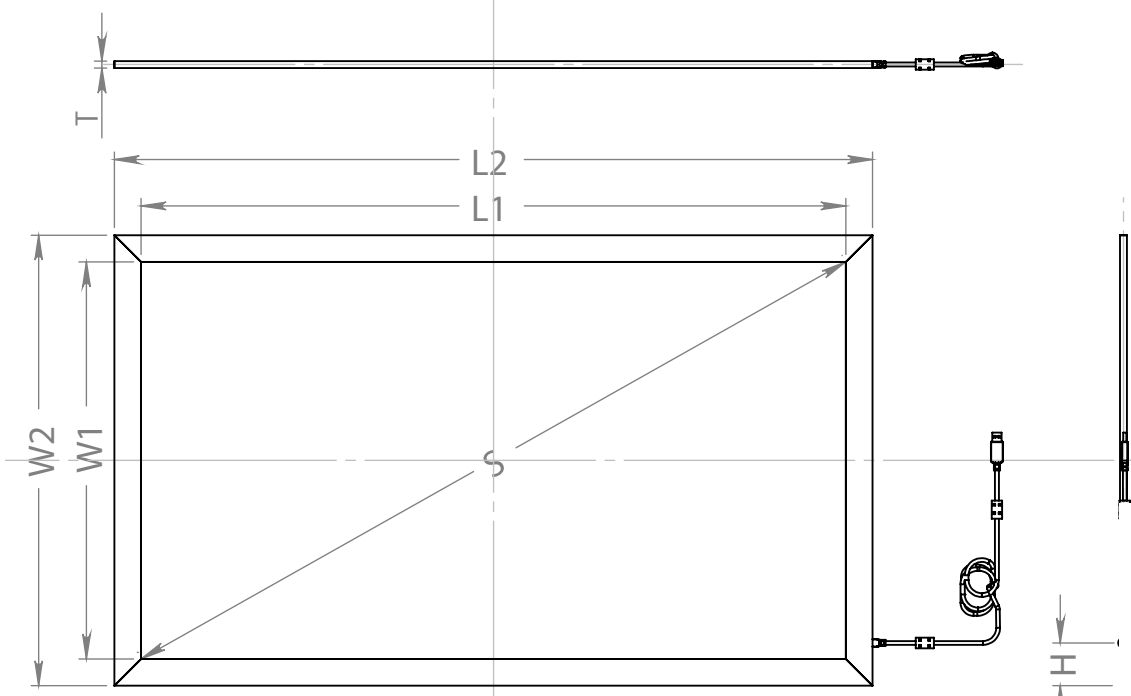

C

C

D

D

Serie D Dual Toque 40"	
S	40.63"/1032.08
L1	895.9
L2	960.7±0.2
W1	512.4
W2	577.2±0.2
T	7.9
H	

Membranas Touch
Single USB connection, no extra power supply

Title: Membrana Multi-Toque		Projection 		
Material:	Unit: MM	Date: 2012.08.21	Size: A4	Rev: A
	Censor:		Serial:	