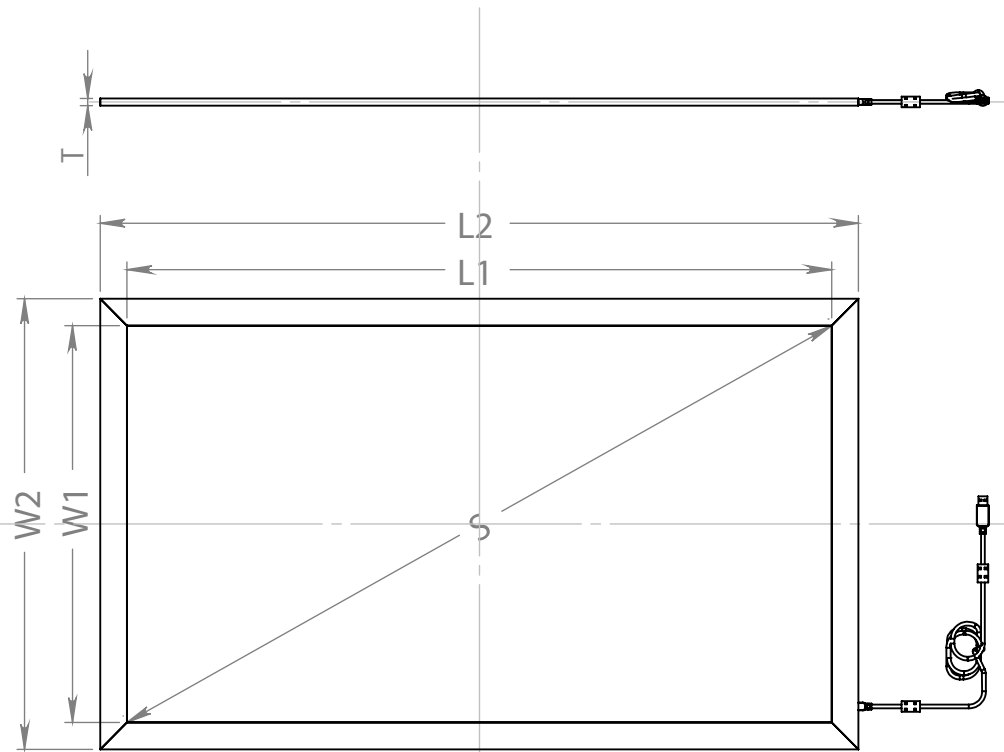

C

C

D

D

Serie D Dual Toque 50"	
S	50.4"/1280.17
L1	1114.2
L2	1179±0.2
W1	630.4
W2	695.2±0.2
T	7.9
H	

Membranas Touch

Single USB connection, no extra power supply

Title: Membrana Multi-Toque		Projection 					
Material:	Unit:	MM	Date:	Size:	A4	Rev:	
	Censor:		2012.08.21	Serial:	A		