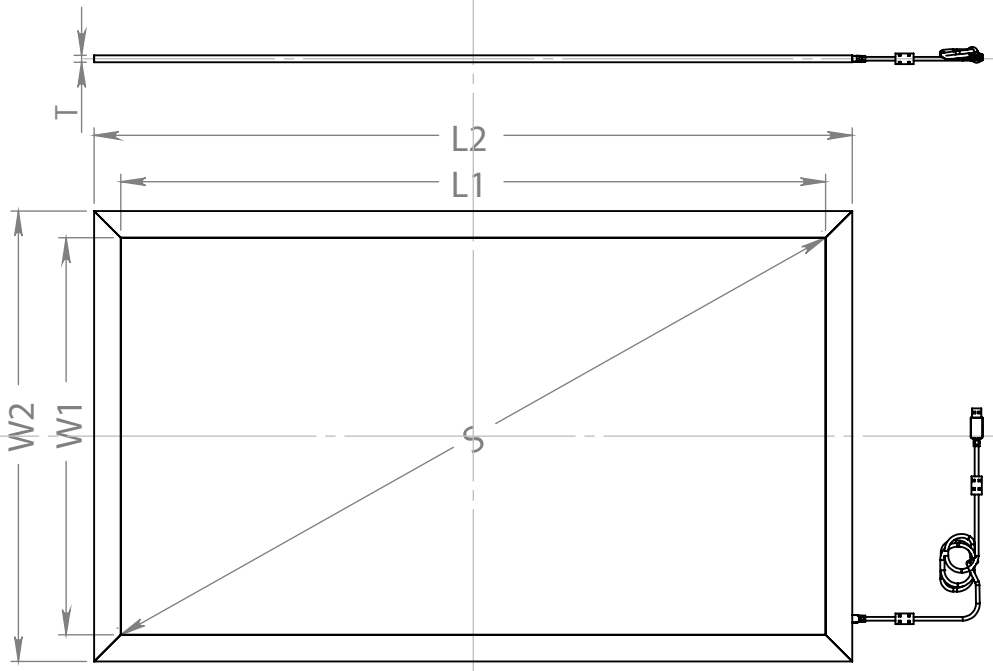

C

C

D

D

Serie D Dual Toque 60"	
S	60.49"/1536.32
L1	1338.4
L2	1403.2±0.2
W1	754.3
W2	819.1±0.2
T	7.9
H	

Membranas Touch

Single USB connection, no extra power supply

Title: Membrana Multi-Toque		Projection 					
Material:	Unit:	MM	Date:	Size:	A4	Rev:	
	Censor:		2012.08.21	Serial:	A		